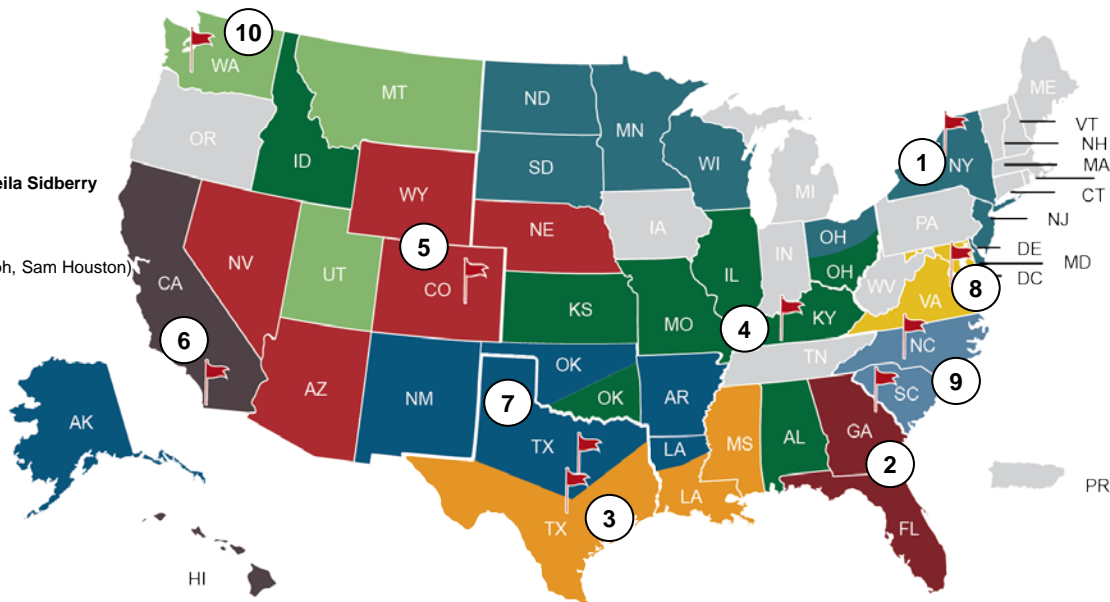

Peer Support Coordinator Locations (10 Regions)

As of February 2015

FORT DRUM, NY- REGION 1- Randolph Imhoff
 Dover AFB , DE
 Ellsworth AFB, SD
 Fort Dix, NJ
 Fort Drum, NY
 Fort McCoy, WI
 Grand Forks AFB, ND
 McGuire AFB, NJ
 Minot, ND
 West Point, NY

FORT GORDON, GA- REGION 2-Dexter Peggins
 Eglin AFB, FL
 Fort Benning, GA
 Fort Gordon, GA
 Fort Stewart, GA
 Hurlburt Field, FL
 Jacksonville, FL
 MacDill AFB, FL
 Moody AFB, GA
 Patrick AFB, FL
 Warner Robins AFB, GA
 Tyndall AFB, FL

SAN ANTONIO, TX- REGION 3-Sheila Sidberry
 Barksdale AFB, LA
 Columbus AFB, MS
 Goodfellow AFB, TX
 Joint Base San Antonio(Lackland, Randolph, Sam Houston)
 Laughlin AFB, TX
 Keesler AFB, MS
 San Antonio Military Medical Ctr, TX
 Sheppard AFB, TX

FORT BRAGG, NC- REGION 9-
Max Dolan
 Camp Lejeune, NC
 Fort Bragg, NC
 Fort Jackson, SC
 Joint Base Charleston, SC
 Pope AFB, NC
 Seymore Johnson AFB, NC
 Shaw AFB, SC
 WAMC/ FT Bragg

JBLM, WA- REGION 10-Michele Adkins
 Eielson AFB, AK
 Fairchild AFB, WA
 Joint Base Elmendorf -Richardson, AK
 Hill AFB, UT
 Joint Base Lewis-McChord, WA
 Kitsap Naval Base, WA
 Malmstrom AFB, MT